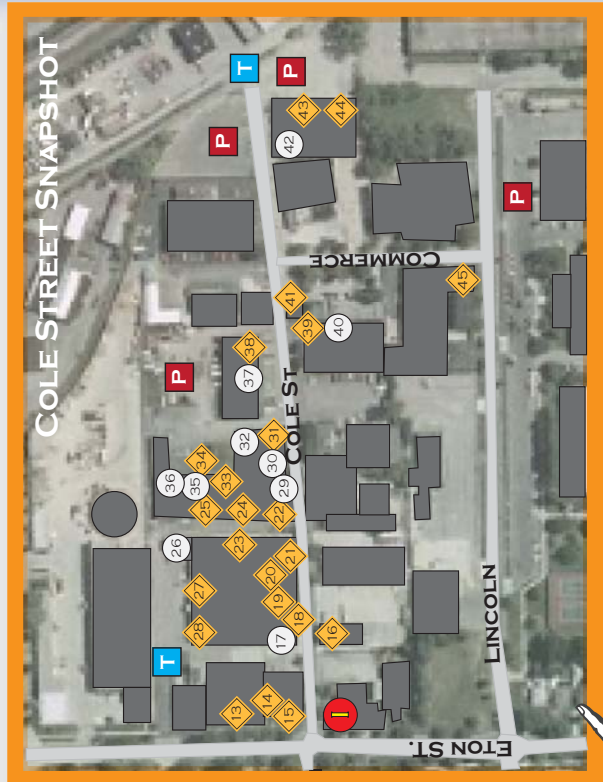

RAIL DISTRICT MARKET DAY: RIDE THE RAIL

EXPERIENCE BIRMINGHAM'S HIDDEN GEM

SATURDAY, OCTOBER 11, 2008
10AM - 5PM

COLE STREET SNAPSHOT

SEE ENLARGED
AREA PLAN

	CHAMBER MEMBER		TROLLEY STOP
	OTHER PARTICIPANT		FREE PARKING
	INFORMATION AREA		

EVENT INFORMATION

WELCOME TO THE RAIL DISTRICT MARKET DAY
MORE THAN 40 BUSINESS "STATIONS" ARE OFFERING SPECIAL SAVINGS AND ACTIVITIES FOR YOUR ENJOYMENT.

FREE TROLLEY
FOUR TROLLEY STOPS ALLOW YOU TO VISIT MANY STATIONS DURING THE DAY. THE TROLLEY WILL STOP AT EACH MARKED LOCATION EVERY 30 MINUTES.

RAFFLE INFORMATION
VISIT AT LEAST 10 PARTICIPATING STATIONS IN ANY ORDER TO HAVE YOUR TICKET VALIDATED TO WIN PRIZES VALUED UP TO \$750. COMPLETED TICKETS SHOULD BE TURNED IN AT STATIONS DENOTED BY NEED NOT BE PRESENT TO WIN.

- 1 BIG ROCK CHOPHOUSE
- 2 THE RESERVE
- 3 ETON MARKET
- 4 THE DISTRICT LOFTS
- 5 WHISTLE STOP RESTAURANT & BAKERY
- 6 POEISIS TOTAL HEALTH & NUTRITION
- 7 ELLIEBEAN'S
- 8 GAIL'S DARN YARN
- 9 YC YOGA FOR LIFE CENTER
- 10 WATCH HILL HOME INTERIORS
- 11 MOLLYCODDLE
- 12 THE DESIGNER'S WALL GALLERY
- 13 ATESIAN PROPERTIES
- 14 METAMORA CANINE ACADEMY
- 15 STATE FARM - BARBARA MERTENDUBENSKY
- 16 CARNOVALE ASSOCIATES
- 17 MISS KATE'S MAIDS
- 18 THE FUCHSIA FROG
- 19 COACHMEFIT
- 20 ARKITEKTURA INSITU
- 21 COLE STREET STUDIO
- 22 GERYCH'S GRAZIELLA
- 23 BREEZE DESIGN STUDIO
- 24 THE CHOP SHOP
- 25 FRENCH FLEA MARKET
- 26 EISENHOWER DANCE ENSEMBLE
- 27 COLORWORKS STUDIO
- 28 STUDIO 5
- 29 AMBASSADOR MAGAZINE
- 30 DENISE ILITCH DESIGNS
- 31 INGLES & ASSOCIATES
- 32 LM STUDIOS
- 33 BIRMINGHAM DOOR COMPANY
- 34 HOMEWORK INTERIORS
- 35 METROPOLITAN TAILORING
- 36 SERBA INTERIORS
- 37 CLASSIC COUNTRY ANTIQUES
- 38 ESSENTIALS OF ETON ST
- 39 JONES-KEENA & CO.
- 40 ART FOR A CAUSE
- 41 QUALITY COACH COLLISION
- 42 COLE STREET SALON & SPA
- 43 GOLDFISH SWIM SCHOOL
- 44 TYLER DUMAS REYES ORTHODONTICS
- 45 CANINE INN