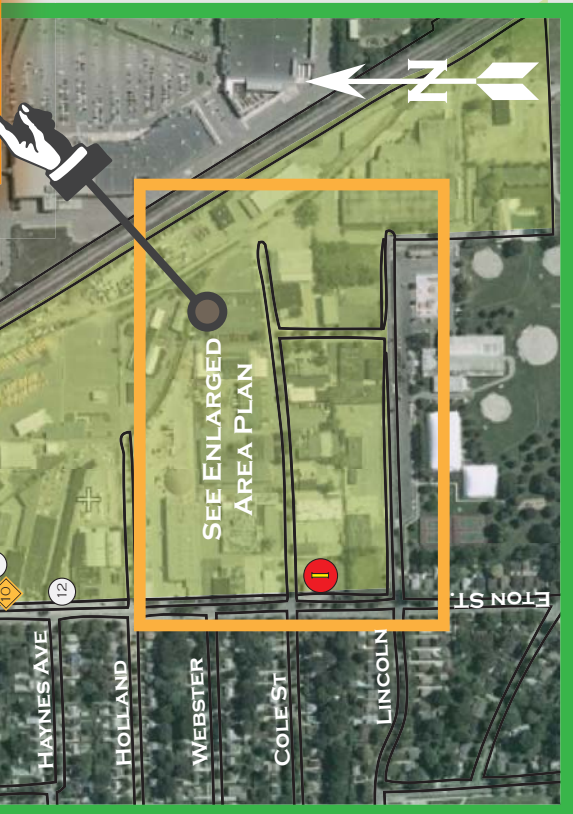

RAIL DISTRICT MARKET DAY: RIDE THE RAIL

EXPERIENCE BIRMINGHAM'S HIDDEN GEM

SATURDAY, OCTOBER 11, 2008
10AM - 5PM

COLE STREET SNAPSHOT

SEE ENLARGED
AREA PLAN

	CHAMBER MEMBER		TROLLEY STOP
	OTHER PARTICIPANT		FREE PARKING
	INFORMATION AREA		

EVENT INFORMATION

WELCOME TO THE RAIL DISTRICT MARKET DAY
MORE THAN 40 BUSINESS "STATIONS" ARE OFFERING SPECIAL SAVINGS AND ACTIVITIES FOR YOUR ENJOYMENT.

FREE TROLLEY
FOUR TROLLEY STOPS ALLOW YOU TO VISIT MANY STATIONS DURING THE DAY. THE TROLLEY WILL STOP AT EACH MARKED LOCATION EVERY 30 MINUTES.

RAFFLE INFORMATION
VISIT AT LEAST 10 PARTICIPATING STATIONS IN ANY ORDER TO HAVE YOUR TICKET VALIDATED TO WIN PRIZES VALUED UP TO \$750. COMPLETED TICKETS SHOULD BE TURNED IN AT STATIONS DENOTED BY NEED NOT BE PRESENT TO WIN.